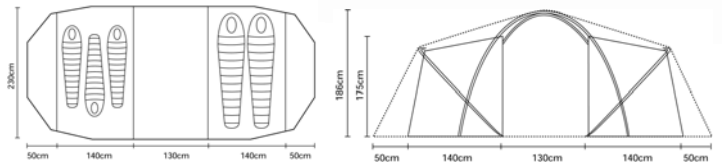

# Family Khamsin

The Family Khamsin is the perfect tent for those people who have outgrown their backpacking tent and need additional space for their family but still in a semi – geodesic design. The tent provides a versatile shelter suitable for a wide range of conditions. It is inner pitch first, uses aluminium alloy poles and as with all Wild Country tents is guaranteed waterproof. Poles are included to convert one of the doors to a useful awning and hoods over the side doors stop rain dripping into the tent. Additional storage space can be accessed from inside one of the inners. Finally, its relatively small pack size makes it easy to carry and stash in the boot of a car. All in all the Family Khamsin is a great base for two adults and up to three children.

## FAMILY KHAMSIN

Sleeps	5
Poles	11mm Alloy
Weight (minimum)	9.8kg
Weight (packed)	10.12kg
Living area groundsheet	770g
Pack Size (cm)	80x30
Inner or flysheet (outer) pitch first	Inner

### Dimensions

Maximum internal height (cm)	186
Inner length (cm)	230

**Season rating:** 3 season

**User range:** Family camping, car camping