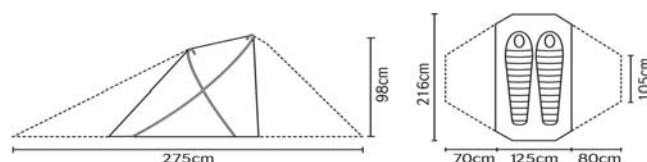

Superlite Solar 2.2

The Superlite Solar 2.2 is a genuine lightweight tent for two people. The large floor area and twin pole construction create a huge amount of headroom and living space, while two generous porches makes the tent ideal for extended use.

With pole clips for reduced weight and better airflow.

MUST HAVE

DAC

1st WALKING

SUPERLITE SOLAR 2.2

Sleeps	2
Poles	DAC
Minimum weight (kg)	1.85
Packed weight (kg)	2.1
Pack size (cm)	55 X 20
Inner or flysheet (outer)	Inner
pitch first	
Tunnel / geodesic design	Geodesic
Number of porches	2
Dimensions	
Maximum internal height (cm)	98
Inner length (cm)	216
Season rating: 3 season backpacking	
User range: lightweight backpacking, trekking, world touring	