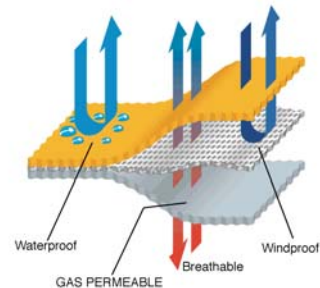

Bivi Bags	Saturn	Jupiter	Titan	Apollo	Discovery	Discovery Lite	Moonlite
Size	240x70x45cm	230x70x45cm	230x88cm	225x88cm	225x88cm	200x75cm	200x76cm
Weight	1100g	840g	690g	640g	530g	300g	206g (min)
Pack size	40x13cm	40x11cm	40x13cm	34x10cm	32x10cm	29x10cm	21x6cm