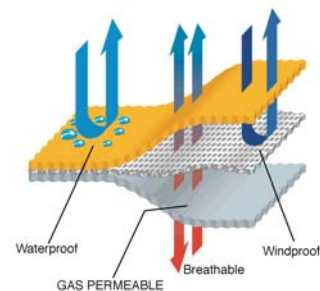

Jupiter

Designed for military / extended all round use

Features

- Twin precurved 7001 aluminium alloy poles for extra head and footroom
- Extra long for kit storage
- No-see-um mesh door to keep out unwanted visitors
- GORE-TEX upper and Waterbloc groundsheet
- Rear Vent for excellent ventilation