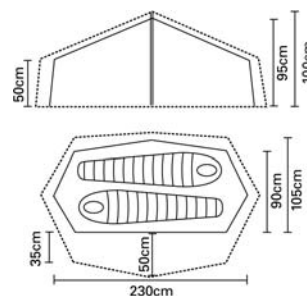

Laser Updated

With a minimum weight of only 1.12kg and easy to pitch, the Laser will be hard to beat for ultra lightweight backpacking. Its spacious inner tent and porch means it doesn't compromise on comfort either. Now with a rear door

Tent of the Year 2005
Go Outdoors Awards

LASER

Sleeps	2
Poles	DAC
Minimum weight	1.12kg
Packed weight	1.24kg
Pack size (cm)	16 x 56
Inner or flysheet pitch first	flysheet
Tunnel / geodesic design	tunnel
Number of porches	1
Dimensions	
Maximum internal height	95cm
Inner length	230cm

	Flysheet	Groundsheet	Inner
Fabric	Nylon	Nylon	Nylon
Hydrostatic Head	4000mm	7000mm	n/a

* when used in conjunction with pole sleeve cover provided

TERRA

NOVA
EQUIPMENT