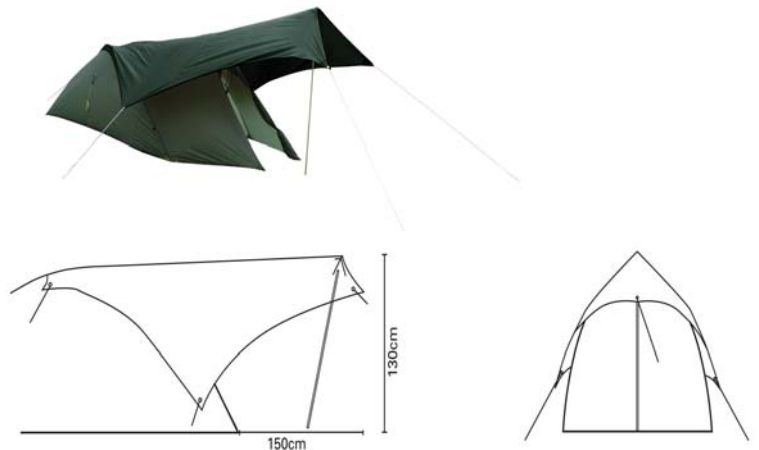

Tarps

New

BIVI TARP

Ideal as light weight 3 season shelter, the Bivi Tarp comes with 2 poles, tarp style flysheet, mesh inner and fully seam sealed groundsheet. It is perfect for short, light weight, summer trips

TARP SHELTER

This simple and incredibly light tarp, offers shelter for 2 at a mere 178g. Comprising a tarp style flysheet, 2.5m x 1.5m, with reinforced eyelet positions, the Tarp shelter offers the simplest and lightest shelter in our range

MULTI TARP

This is designed to fit over the entrance to the following tents: Quasar, Ultra Quasar, Super Quasar, Voyager, Superlite Voyager. It offers a significant amount of extra porch space, and therefore great flexibility to each of these styles. Perfect for extended summer camping trips.

MATERIAL

Fabric	Ripstop Nylon
Hydrostatic Head	3000mm

	Bivi tarp and inner	Tarp shelter	Multi Tarp
Packed weight	730g	188g	620g
Min weight	710g	178g	560g
Pack size	30x13cm	15x8cm	30x 14cm