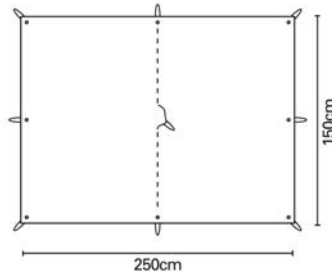

Tarps

New

BIVI TARP

Ideal as light weight 3 season shelter, the Bivi Tarp comes with 2 poles, tarp style flysheet, mesh inner and fully seam sealed groundsheet. It is perfect for short, light weight, summer trips

TARP SHELTER

This simple and incredibly light tarp, offers shelter for 2 at a mere 178g. Comprising a tarp style flysheet, 2.5m x 1.5m, with reinforced eyelet positions, the Tarp shelter offers the simplest and lightest shelter in our range

MULTI TARP

This is designed to fit over the entrance to the following tents: Quasar, Ultra Quasar, Super Quasar, Voyager, Superlite Voyager. It offers a significant amount of extra porch space, and therefore great flexibility to each of these styles. Perfect for extended summer camping trips.

MATERIAL

Fabric	Ripstop Nylon
Hydrostatic Head	3000mm

	Bivi tarp and inner	Tarp shelter	Multi Tarp
Packed weight	730g	188g	620g
Min weight	710g	178g	560g
Pack size	30x13cm	15x8cm	30x 14cm