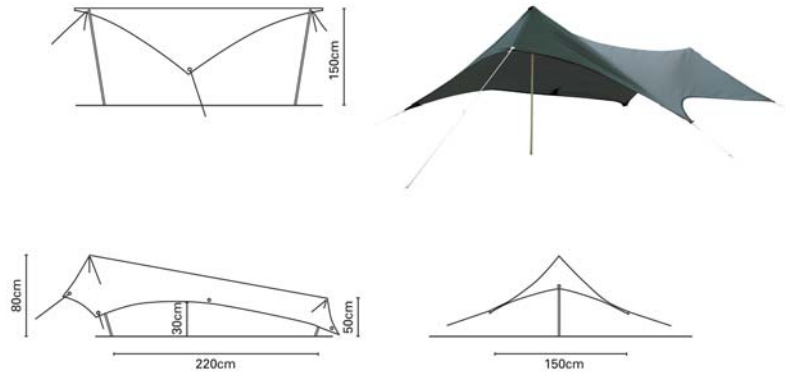

Tarps

New

BIVI TARP

Ideal as light weight 3 season shelter, the Bivi Tarp comes with 2 poles, tarp style flysheet, mesh inner and fully seam sealed groundsheet. It is perfect for short, light weight, summer trips

TARP SHELTER

This simple and incredibly light tarp, offers shelter for 2 at a mere 178g. Comprising a tarp style flysheet, 2.5m x 1.5m, with reinforced eyelet positions, the Tarp shelter offers the simplest and lightest shelter in our range

MULTI TARP

This is designed to fit over the entrance to the following tents: Quasar, Ultra Quasar, Super Quasar, Voyager, Superlite Voyager. It offers a significant amount of extra porch space, and therefore great flexibility to each of these styles. Perfect for extended summer camping trips.

MATERIAL

Fabric	Ripstop Nylon
Hydrostatic Head	3000mm

	Bivi tarp and inner	Tarp shelter	Multi Tarp
Packed weight	730g	188g	620g
Min weight	710g	178g	560g
Pack size	30x13cm	15x8cm	30x 14cm