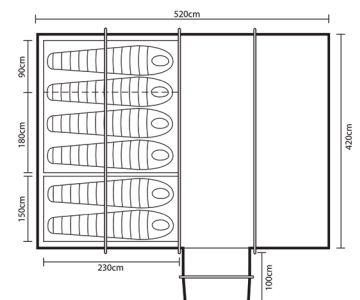

Sleeps	6
Poles	25mm Steel jumbo
Minimum weight	36.0kg
Packed weight	80lb two bags
Pack size	91/36/36cm tent 93/22/18cm poles
Pitch type	flysheets first
Model type	tunnel
Number of porches	1
Dimensions	
Max. internal height	230cm
Inner length	520cm
Season Rating: 2 season campsite	
User Range: Family Camping	