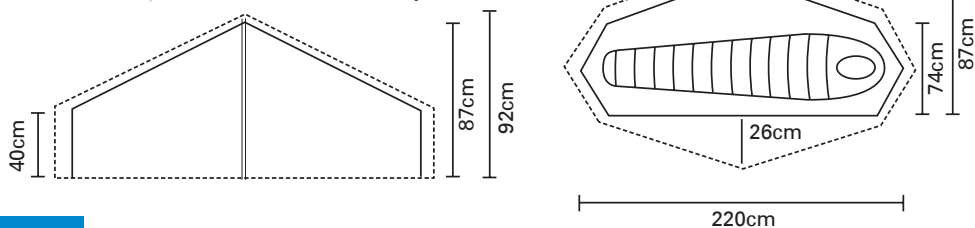

Laser Ultra 1

NEW

- * New model for Spring 2011
- * Can sleep two or more for adventure races
- * Lightest double-wall shelter in the world
- * Incredible low weight
- * Compatible with our FASTPACK system
- * Uses our new ULTRA fabric
- * Tiny pack size - fits in most panniers

Sleeps	1
Poles	7.5mm Scandium Alloy
Minimum weight	495g*
Packed weight	581g
Pack size	35cm x 8cm
Pitch type	simultaneous
Model type	tunnel
Number of porches	1
Dimensions	
Max. internal height	87cm
Inner length	220cm
Season Rating: 3 season backpacking	
User Range: Lightweight backpacking, mountain marathons	

* Includes flysheet, inner and main pole

MATERIALS		
	Flysheet	Groundsheet
Fabric	ULTRA fabric	ULTRA fabric
Hydrostatic Head	3000mm	3000mm

FEATURES

- ✓ **Accommodation**
Part mesh screen on inner door
- ✓ **Weather Protection**
Bath tub groundsheet
Guaranteed Waterproof*
Full zip flaps on doors*
- ✓ **Pitching**
Reflective trim on pole sleeve for easy identification
1g Titanium pegs
Reflective guyropes with clamcleats
- ✓ **Other**
Full repairs service
Comprehensive guarantee
- ✓ **Accessories**
Groundsheet Protector
FastPack Groundsheet protector