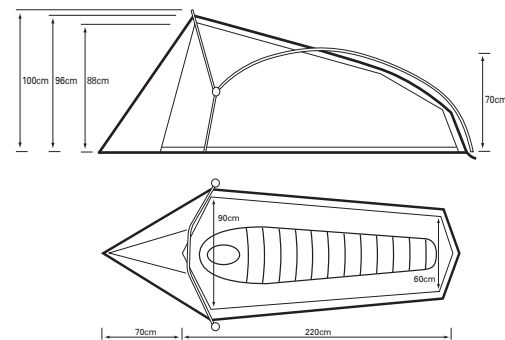

Sololite

- * Pitches 'as one' quickly and easily
- * Fully taped fly and groundsheet
- * Stable semi-geodesic design with external pole system
- * Inner can be retracted to temporarily increase porch size
- * High quality DAC poles

DAC

Sleeps	1
Poles	8.5mm DAC NSL
Minimum weight	1.79kg
Packed weight	1.91kg
Pack size	40cm x 14cm
Pitch type	flysheet first
Model type	semi-geodesic
Number of porches	1
Dimensions	
Max. internal height	100cm
Inner length	220cm

Season Rating: 3-4 season backpacking
User Range: Lightweight backpacking

MATERIALS

	Flysheet	Ground sheet
Fabric	Polyester	Polyester
Hydrostatic Head	3000mm	5000mm

FEATURES

Accommodation

- Full mesh screen on inner door
- Storage pocket