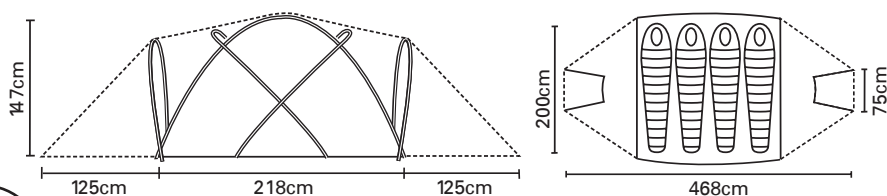

Sleeps	4
Poles	9.5/11mm TN reflex
Minimum weight	6.60kg
Packed weight	7.20kg
Pack size	78cm x 22cm
Pitch type	inner first
Model type	geodesic
Number of porches	2
Dimensions	
Max. internal height	147cm
Inner length	218cm

	Flysheet	Groundsheet
Fabric	Nylon	Nylon
Hydrostatic Head	7000mm	10000mm