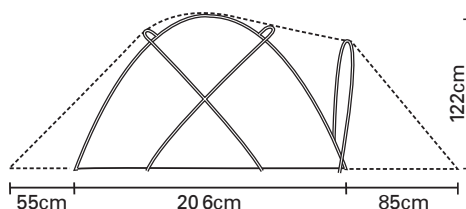

Ultra Hyperspace

- * Lightweight and strong mountain shelter for 3 people
- * Two doors, one with a large extended porch
- * 20% lighter than the standard Hyperspace
- * Easily carried between 3 for long walks to camp
- * Fully taped fly and groundsheet

DAC

Sleeps	3
Poles	9.5mm TN reflex
Minimum weight	3.72kg
Packed weight	3.94kg
Pack size	56cm x 18cm
Pitch type	inner first
Model type	geodesic
Number of porches	2
Dimensions	
Max. internal height	122cm
Inner length	206cm