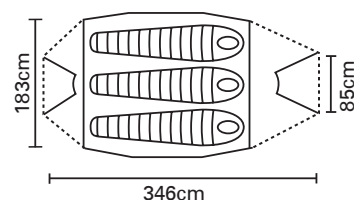

Ultra Hyperspace

- * Lightweight and strong mountain shelter for 3 people
- * Two doors, one with a large extended porch
- * 20% lighter than the standard Hyperspace
- * Easily carried between 3 for long walks to camp
- * Fully taped fly and groundsheet

DAC

Sleeps	3
Poles	9.5mm TN reflex
Minimum weight	3.72kg
Packed weight	3.94kg
Pack size	56cm x 18cm
Pitch type	inner first
Model type	geodesic
Number of porches	2
Dimensions	
Max. internal height	122cm
Inner length	206cm

Season Rating: 4 season mountain
User Range: Mountaineering, family expeditions

FEATURES

Accommodation

- Full mesh screen on inner door
- Storage pocket

Weather Protection

- Bath tub groundsheet
- Guaranteed Waterproof
- Taped seams