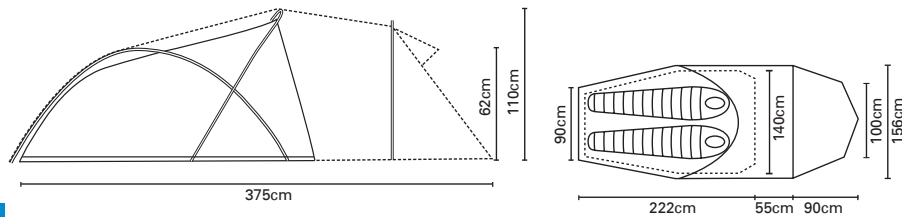

Sleeps	2
Poles	8.84mm DAC
Minimum weight	2.25kg
Packed weight	2.43kg
Pack size	55cm x 15cm
Pitch type	inner first
Model type	semi geodesic
Number of porches	1
<b>Dimensions</b>	
Max. internal height	110cm
Inner length	222cm