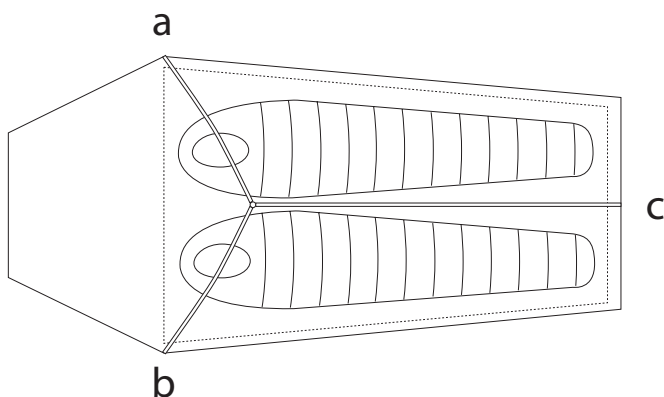

SOLAR PHOTON 2 PITCHING INSTRUCTIONS

1. Unpack the flysheet and inner tent. Spread out the inner tent with black clips uppermost.
2. Unpack the pole, and carefully join each section together.
3. Insert the pole ends into the eyelets provided on the inner tent (at points a, b and c).
4. The pole set will now be standing over the inner tent. Attach the inner tent using the clips provided and peg out the inner tent corners.
5. Throw the flysheet over the inner tent and locate the 3 eyelets over the pole ends at points a, b and c.
6. Peg out the flysheet corners and guy ropes, and use the Velcro straps on the underside of the flysheet to secure it to the pole.
7. Items included with the Solar Photon 2 tent: