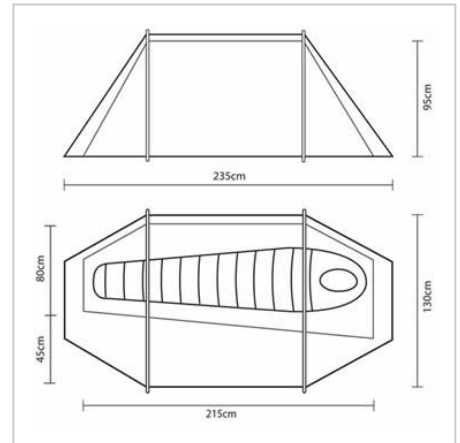

Aspect 1 Tent

The perfect entry level solo backpacking tent, low weight and low priced!

Sleeps: 1
Season Rating Spec: 3 Season
Free standing?: No (tent requires guy lines to be pitched)
Minimum Weight: 1.71Kg (3lb 12oz)
Packed Weight: 1.92Kg (4lb 4oz)
Pitch Time (estimate): 5 mins
Number of Porches: 1
Number of Doors: 1
Pitch Type: Fly and Inner pitch together
Packed Size: 50x14cm
Poles: 9mm DAC aluminium alloy
Pegs: Alloy v-angle pegs
Flysheets: 4000mm HH
Groundsheet: 6000mm HH
Awning Pole Set and Groundsheet Protector sold separately.

£160.00 RRP

Stub Code:

44ASP10

Description

The Wild Country Aspect 1 retains the high-spec qualities of more expensive models, without the price tag to match.

The Aspect 1's light weight (1.92kg), large porch and excellent ventilation make it a great tent for solo backpacking, and the easy to pitch design means that it's a simple tent to use as well. The full-length side door not only offers easy access, improved ventilation options and fantastic views, but with the addition of an Awning Pole Set (sold separately) can be transformed into a proper awning to make a sheltered cooking area.